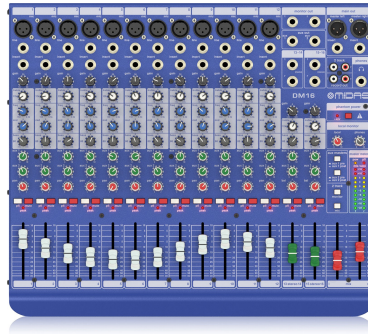

DM16

The compact DM16 honours your stage or studio desktop space, while providing incredible sonic performance, amazing versatility – and an unheard of level of affordability. What is the secret behind DM16’s superb, studio-quality sound? The DM16 features 12 award-winning, MIDAS microphone preamplifiers with true +48 V Phantom Power, acclaimed by audio engineers the world over for their transparency and nuanced low noise, high-headroom design. Add to this TRS Line Inputs on all 16 channels (8 mono and 2 stereo), mono channel Inserts and 3-band EQ with mid-frequency sweep, 2 switchable pre/post-fader aux sends, 2 monitor outs and 2-track RCA I/O, and you have an analogue work of art – the fully featured DM16!

| | |
|---------------------------|------------------------------|
| Manufacturer Name: | MIDAS |
| Model: | DM16 |
| Part Number: | 000-BG9 |
| Console Type | Analog |
| Input (Mic) | 12 |
| Channels (ch) | 16 |
| Console Layout | Horizontal |
| Aux | 2 |
| Application | Concert, Portable PA, Studio |
| | Retail, Installation, Rental |
| Guarantee | 1 Year Guarantee |

Retail Price
359,00€ *

*VAT Included in Retail Price 24%

Code: E011967-(Δ)

Part Number: 000-BG9

Price for: pcs

Analogue mixing mixer 16 channels