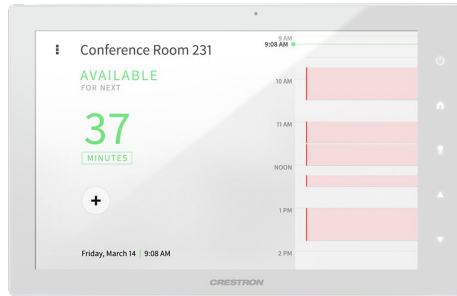

TSS-10-W-S-SSC KIT

10.1 in. Room Scheduling Touch Screen, White Smooth, with Multisurface Mount Kit and Room Availability Hallway Sign, Ceiling Mount A stylish and versatile wall mount touch screen designed specifically for enterprise room scheduling applications. Integrates directly with various room scheduling services. Installs quickly and easily, with simple web-based configuration and cloud-based management, and requires no control system or programming.