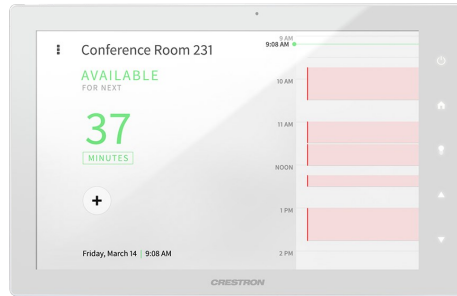

TSS-10-W-S-SSC KIT

10.1 in. Room Scheduling Touch Screen, White Smooth, with Multisurface Mount Kit and Room Availability Hallway Sign, Ceiling Mount A stylish and versatile wall mount touch screen designed specifically for enterprise room scheduling applications. Integrates directly with various room scheduling services. Installs quickly and easily, with simple web-based configuration and cloud-based management, and requires no control system or programming.