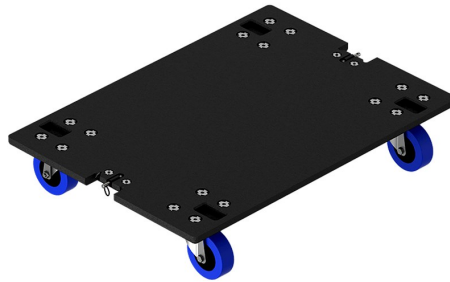

SB18PLA-2

Removable front dolly on wheels for SB18/SB18m

<b>Manufacturer Name:</b>	L-ACOUSTICS
<b>Model:</b>	SB18PLA-2
<b>Part Number:</b>	G310_2
<b>Guarantee</b>	5 Years Guarantee

*Retail Price*

**401,76€ \***

\*VAT Included in Retail Price 24%

Code: E019904-(A)

Part Number: G310\_2

Price for: **pcs**

Removable front dolly on wheels for  
SB18/SB18m