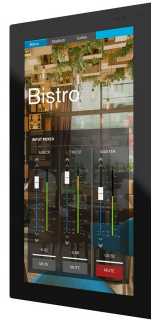

TPC-1

. Touchscreen Control Surface for MXE System

|                           |            |
|---------------------------|------------|
| <b>Manufacturer Name:</b> | DYNACORD   |
| <b>Model:</b>             | TPC-1      |
| <b>Part Number:</b>       | F01U384715 |

*Retail Price*  
**1.843,00€ \***

\*VAT Included in Retail Price 24%

Code: E016505-(A)  
Part Number: F01U384715

Price for: **pcs**

Touchscreen Control Surface for MXE  
System