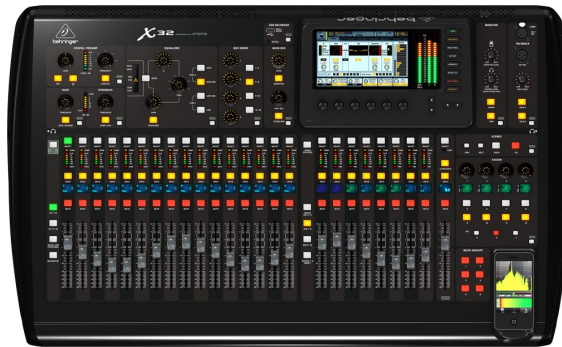

X32

40-input channel, 25-bus digital mixing console for Studio and Live application. 32 MIDAS-designed, fully programmable mic preamps for audiophile sound quality. 25 Fully automated motorized 100 mm faders allow for instant overview, powerful scene management and DAW control. 16 XLR outputs plus 6 additional line in/outputs, 2 phones connectors and a talkback section with integrated or external mic. 32 x 32 channel audio interface over USB 2.0. High-resolution 7" day-viewable Color TFT for easy viewing of workflow components and parameters. Main LCR, 6 matrix buses and 16 mix buses each featuring inserts, 6-band parametric EQ s and full dynamics processing, plus 8 DCA and 6 mute groups. Virtual FX rack featuring 8 true-stereo FX slots include high-end simulations such as Lexicon 480L* and PCM70*, EMT250* and Quantec QRS* etc.

Retail Price
1.980,00€ *

*VAT Included in Retail Price 24%

Code: E005390-(NET)

Part Number: 000-ASF

Price for: pcs

Digital console 32 IN/16 OUT

Manufacturer Name:	BEHRINGER
Model:	X32
Part Number:	000-ASF
Console Type	Digital
Input (Mic)	32
Channels (ch)	40
Effect	Yes
Console Layout	Horizontal
Aux	22
Group	8
USB Connection	Yes
Application	Broadcast, Concert, Installation, Portable PA, Studio
USB Flash	Yes
Equalizer	Yes
	Retail, Installation, Rental
Guarantee	1 Year Guarantee