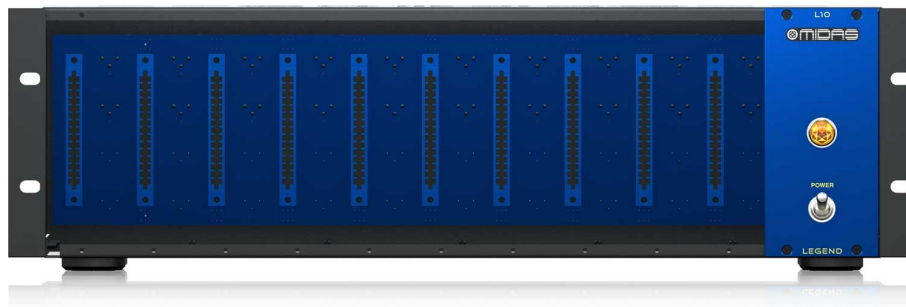

L10

.500 Series Rackmount Chassis for 10 Modules with Advanced Audio Routing

Manufacturer Name:	MIDAS
Model:	L10
Part Number:	000-BR5
	Rental
Guarantee	1 Year Guarantee

Retail Price
289,00€ *

*VAT Included in Retail Price 24%

Code: E020496-(Δ)

Part Number: 000-BR5

Price for: pcs

500 series portable chassis for 10 single-width modules