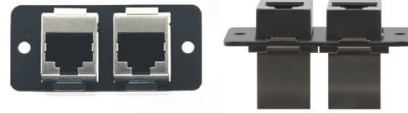

W4545 (B)

Wall Plate Insert - Dual RJ-45 black.

Manufacturer Name:	KRAMER
Model:	W4545 (B)
Part Number:	85-3002099
	Installation
Guarantee	3 Years Guarantee

Retail Price

54,00€ *

*VAT Included in Retail Price 24%

Code: E017059-(B)

Part Number: 85-3002099

Price for: pcs

Wall Plate Insert - Dual RJ-45 black.