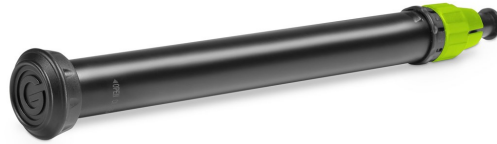

SPVARI-LEG01

Leveling Leg for Loudspeaker and Lighting Stands

Manufacturer Name:	GRAVITY
Model:	SPVARI-LEG01
Part Number:	GSPVARILEG01
Stand Type	Speaker Stand
Color	Black
Application	Portable PA
	Rental,Retail
Guarantee	5 Years Guarantee

Retail Price

21,00€ *

*VAT Included in Retail Price 24%

Code: E023043-(B)

Part Number: GSPVARILEG01

Price for: pcs

Leveling Leg for Loudspeaker and Lighting
Stands