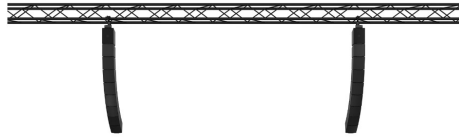

MAILAXL

Compact Line Array System, 17,500W.

Manufacturer Name:	LD SYSTEMS
Model:	MAILAXL
Part Number:	LDMAILAXL
Speaker Category	Line Array, SubWoofers
Speaker Type	Active
Speaker Material	Wooden Cabin
DSP	Yes
Woofers (inches)	15"
Tweeter / Driver (inches)	1"
Frequency Response (Hz)	34 - 20,000 Hz
Color	Μαύο
Application	Concert, Portable PA
	Rental
	15/10/2023
	15/6/2024
Guarantee	2 Years Guarantee