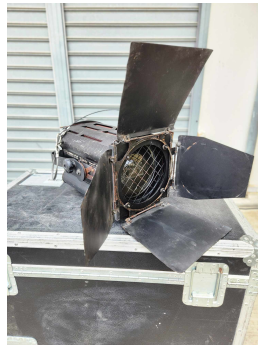

Tono 2kW PC (USED)

Manufacturer Name:	LDR
Model:	Tono 2kW PC (USED)
Part Number:	

Retail Price
112,00€ *

*VAT Included in Retail Price 24%

Code: E025807-(NET)

Part Number:

Price for: pcs