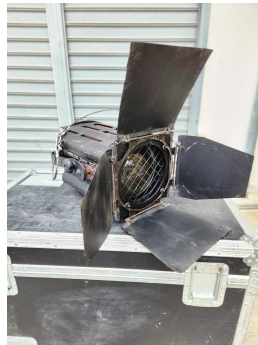

Tono 2kW PC (USED)

<b>Manufacturer Name:</b>	LDR
<b>Model:</b>	Tono 2kW PC (USED)
<b>Part Number:</b>	

*Retail Price*  
**112,00€ \***

\*VAT Included in Retail Price 24%

Code: E025807-(NET)

Part Number:

Price for: **pcs**