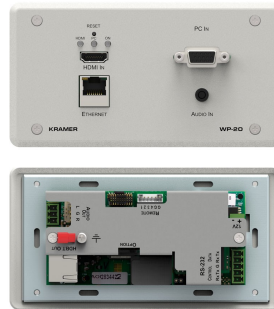

WP-20/EU(B)-80

WP 20 is a high-performance, 4K, multi-format, wall-plate switcher and transmitter over extended-reach HDBaseT. Offering intelligent Maestro automation, with priority and last-connected switching options, it automatically switches and operates the room according to the selected switching scheme based on active video signal detection.

Manufacturer Name:	KRAMER
Model:	WP-20/EU(B)-80
Part Number:	20-80332590
	4/1/2021
	31/5/2021
Type	Auto Switchers
Video Output Format	HDBaseT
Control & Data	RS-232
Video Input Format	HDMI,VGA
Resolution	4K@60 (4:2:0)
Guarantee	3 Years Guarantee

Retail Price
838,24€ *

*VAT Included in Retail Price 24%

Code: E017049-(B)

Part Number: 20-80332590

Price for: pcs

4K60 4:2:0 HDMI & VGA white Wall-Plate Auto Switcher/Transmitter over Extended-Reach PoE over HDBaseT with Maestro Room Automation white