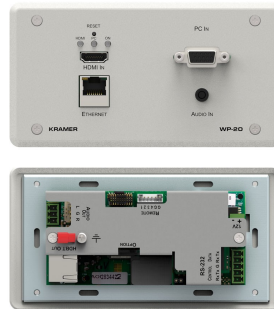

WP-20/EU(B)-80

WP 20 is a high-performance, 4K, multi-format, wall-plate switcher and transmitter over extended-reach HDBaseT. Offering intelligent Maestro automation, with priority and last-connected switching options, it automatically switches and operates the room according to the selected switching scheme based on active video signal detection.

<b>Manufacturer Name:</b>	KRAMER
<b>Model:</b>	WP-20/EU(B)-80
<b>Part Number:</b>	20-80332590
	4/1/2021
	31/5/2021
<b>Type</b>	Auto Switchers
<b>Video Output Format</b>	HDBaseT
<b>Control &amp; Data</b>	RS-232
<b>Video Input Format</b>	HDMI,VGA
<b>Resolution</b>	4K@60 (4:2:0)
<b>Guarantee</b>	3 Years Guarantee

*Retail Price*  
**1.377,00€ \***

\*VAT Included in Retail Price 24%

Code: E017049-(B)  
 Part Number: 20-80332590

Price for: pcs

4K60 4:2:0 HDMI & VGA white Wall-Plate Auto Switcher/Transmitter over Extended-Reach PoE over HDBaseT with Maestro Room Automation white