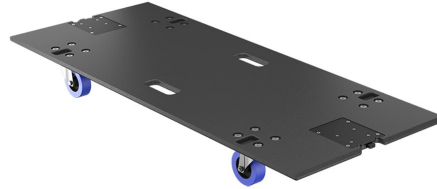

KS28-PLA

Manufacturer Name:	L-ACOUSTICS
Model:	KS28-PLA
Part Number:	KS28-PLA

Retail Price
632,40€ *

*VAT Included in Retail Price 24%

Code: E009189-(A)

Part Number: KS28-PLA

Price for: **pcs**

Removable front dolly on wheels for 1 x KS28