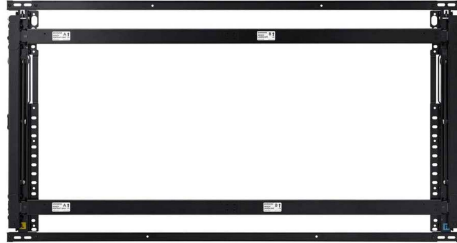

WMN-55VD/EN

SAMSUNG

Wall mount for 55 " monitor Push-Pull type.Set Dimension (WxHxD)
1022 x 539.8 x 39 (LAND), 576.6 x 539.8 x 39 (PORT) Package Weight
11.3 kg VESA Mount 400 x 400, 600 x 400, 400 x 600 mm

Price for: pcs

Wall mount for 55 " monitor Push-Pull type