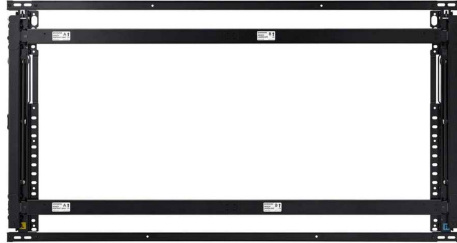

WMN-55VD/EN

**SAMSUNG**

Wall mount for 55 " monitor Push-Pull type.Set Dimension (WxHxD)  
1022 x 539.8 x 39 (LAND), 576.6 x 539.8 x 39 (PORT) Package Weight  
11.3 kg VESA Mount 400 x 400, 600 x 400, 400 x 600 mm

\*VAT Included in Retail Price 24%

Code: E008683-()

Part Number: WMN-55VD/EN

Price for: **pcs**

Wall mount for 55 " monitor Push-Pull type