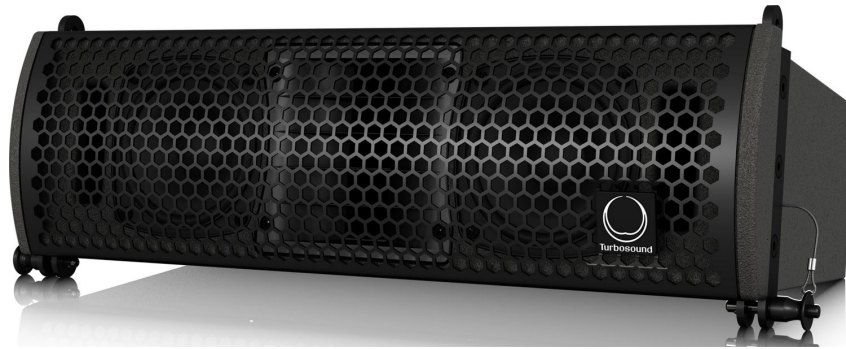

TLX43

Compact Biamp 2 Way Line Array loudspeaker, with 2x4" Kevlar woofer 150W @ 16Ω and 1x1,0" HF driver 30W @ 16Ω. Dispersion 120° x 10°. Frequency response 70-20000Hz, sensitivity 87dB / W / m, 109dB max. Black color. Dimensions (HxWxD) 163 x 512 x 290 mm. Weight 8,0 kg

Manufacturer Name:	TURBOSOUND
Model:	TLX43
Part Number:	000-AQN
Speaker Category	Line Array
Speaker Type	Passive
Speaker Material	Wooden Cabin
Speaker Power (Watt)	150
Resistance (ohms)	16Ω
Woofer (inches)	2x4
Tweeter / Driver (inches)	1
dB (max spl)	109
Sensitivity (1W / 1m)	87
Weight (kg)	8
Frequency Response (Hz)	70 έως 20000
Color	Μαύρο
Application	Installation, Portable PA
	Installation
Guarantee	3 Years Guarantee

Retail Price

888,00€ *

*VAT Included in Retail Price 24%

Code: E010602-(A)

Part Number: 000-AQN

Price for: pcs

Compact Biamp 2 Way Line Array loudspeaker, with 2x4" Kevlar woofer 600W @ 16Ω and 1x1,0" HF driver 120W @ 16Ω