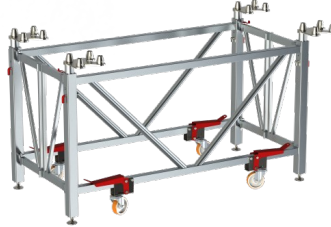

341015

Arena frame double 120-190 for stages weight 120 Kgr

Manufacturer Name:	SIXTY82
Model:	341015
Part Number:	341015

Retail Price
6.937,25€ *

*VAT Included in Retail Price 24%

Code: E020799-(Δ)

Part Number: 341015

Price for: pcs

Arena frame double 120-190