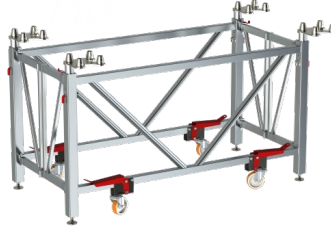

341015

Arena frame double 120-190 for stages weight 120 Kgr

<b>Manufacturer Name:</b>	SIXTY82
<b>Model:</b>	341015
<b>Part Number:</b>	341015

*Retail Price*  
**7.388,18€ \***

\*VAT Included in Retail Price 24%

Code: E020799-(Δ)

Part Number: 341015

Price for: pcs

Arena frame double 120-190