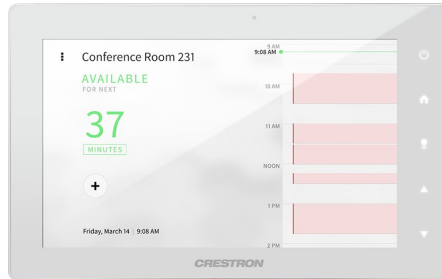

TSS-7-W-S-SSC KIT

7 in. Room Scheduling Touch Screen, White Smooth, with Multisurface Mount Kit and Room Availability Hallway Sign, Ceiling Mount A stylish and versatile wall mount touch screen designed specifically for enterprise room scheduling applications. Integrates directly with various room scheduling services. Installs quickly and easily, with simple web-based configuration and cloud-based management, and requires no control system or programming.

|                           |                   |
|---------------------------|-------------------|
| <b>Manufacturer Name:</b> | CRESTRON          |
| <b>Model:</b>             | TSS-7-W-S-SSC KIT |
| <b>Part Number:</b>       | 6510488           |
|                           | Installation      |
| <b>Guarantee</b>          | 2 Years Guarantee |