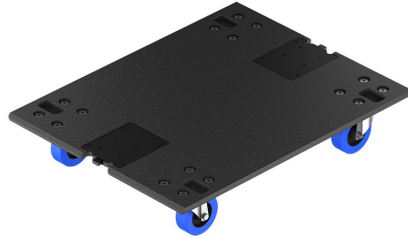

KS21-PLA

Removable front dolly for KS21

Manufacturer Name:	L-ACOUSTICS
Model:	KS21-PLA
Part Number:	T1008

Retail Price

529,48€ *

*VAT Included in Retail Price 24%

Code: E013640-(A)

Part Number: T1008

Price for: **pcs**

Removable front dolly for KS21