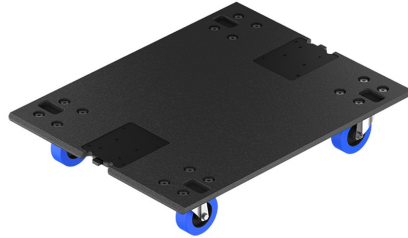

KS21-PLA

Removable front dolly for KS21

Manufacturer Name:	L-ACOUSTICS
Model:	KS21-PLA
Part Number:	KS21-PLA

Retail Price

494,76€ *

*VAT Included in Retail Price 24%

Code: E013640-(A)

Part Number: KS21-PLA

Price for: **pcs**

Removable front dolly for KS21