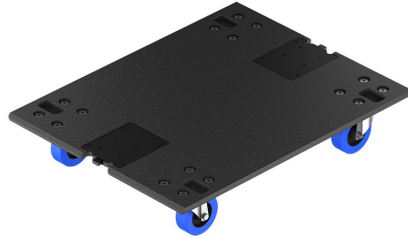

KS21-PLA

Removable front dolly for KS21

Manufacturer Name:	L-ACOUSTICS
Model:	KS21-PLA
Part Number:	T1008

Retail Price

509,64€ *

*VAT Included in Retail Price 24%

Code: E013640-(A)

Part Number: T1008

Price for: **pcs**

Removable front dolly for KS21