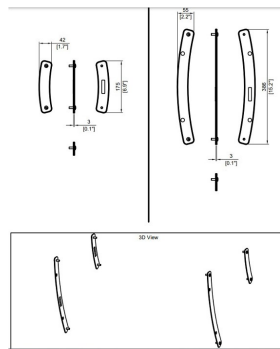

A15i FOCUS-ENDLINK

End rigging plates for A15i Focus x4 (Front x2, Rear x2).

Manufacturer Name:	L-ACOUSTICS
Model:	A15i FOCUS-ENDLINK
Part Number:	R1079

Retail Price

233,12€ *

*VAT Included in Retail Price 24%

Code: E016818-(A)

Part Number: R1079

Price for:

End rigging plates for A15i Focus x4 (Front x2, Rear x2)