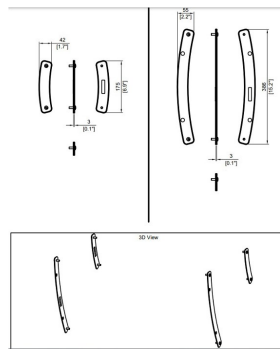

A15i FOCUS-ENDLINK

End rigging plates for A15i Focus x4 (Front x2, Rear x2).

Manufacturer Name:	L-ACOUSTICS
Model:	A15i FOCUS-ENDLINK
Part Number:	A15i FOCUS-ENDLINK

Retail Price

218,24€ *

*VAT Included in Retail Price 24%

Code: E016818-(A)

Part Number: A15i FOCUS-ENDLINK

Price for:

End rigging plates for A15i Focus x4 (Front x2, Rear x2)