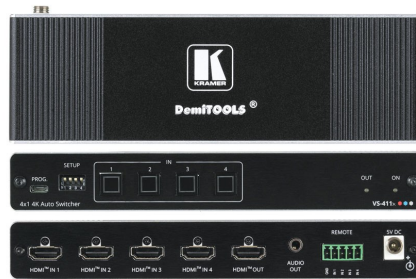

VS-411X

VS-411X is a high-performance 4x1 automatic switcher for 4K HDR, HDMI video signals. Offering priority and last-connected switching options, it automatically switches according to the selected switching scheme based on active video signal detection.

Manufacturer Name:	KRAMER
Model:	VS-411X
Part Number:	20-80548090
	4/1/2021
	31/5/2021
Type	HDMI Switchers
Video Output Format	HDMI
Video Input Format	HDMI
Resolution	4K@60 (4:4:4)
Guarantee	3 Years Guarantee