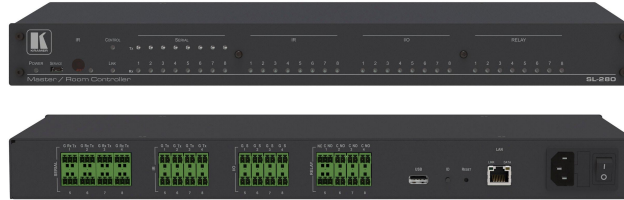

SL-280

The SL-280 is a master/space controller (Kramer Control brain) that can operate over Ethernet with control interfaces that include: eight bidirectional RS-232, eight IR, eight GPI/O, and eight relays. It controls devices such as scalers, video displays, audio amplifiers, Blu-ray players, sensors, screens, shades, door locks, and lights. Multiple Kramer Ethernet control gateways can be used to add remote I/O ports.

<b>Manufacturer Name:</b>	KRAMER
<b>Model:</b>	SL-280
<b>Part Number:</b>	30-80397020

*Retail Price*  
**1.600,00€ \***

\*VAT Included in Retail Price 24%

Code: E017191-(B)  
 Part Number: 30-80397020

Price for: pcs

32-Port Master / Room Controller