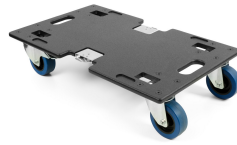

MAUI 44G2CB

Made of polyurea coated 15 mm birch ply for extra strength and durability, this stackable castor board is fit for the MAUI 44 G2 Subwoofer. It securely attaches to the sub with two integrated butterfly catches and features four heavy-duty castors with 100 mm wheels for easy movement.